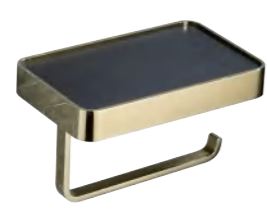

A18707-CP

Paper Holder with Shelf
Material: Brass, SUS
Color:[CP] Chrome Plated

A18707-GD

Paper Holder with Shelf
Material: Brass, SUS, leather
Color:[GD] Gold Plated

A18707-MB

Paper Holder with Shelf
Material: Brass, SUS, sintered stone
Color:[MB] Matte Black