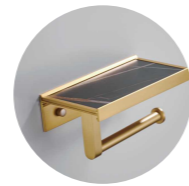

sintered stone surface