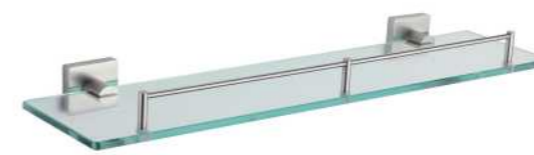

23618/24/32
Towel Bar, 18", 24", 32"
Material: SUS304
Color: [PL] Brush Polished

23618D/24D/32D
Double Towel Bar, 18", 24", 32"
Material: SUS304
Color: [PL] Brush Polished

23688
Robe Hook
Material: SUS304
Color: [PL] Brush Polished

23618/24/32-MB
Towel Bar, 18", 24", 32"
Material: SUS304
Color: [MB] Matte Black

23688-MB
Robe Hook
Material: SUS304
Color: [MB] Matte Black