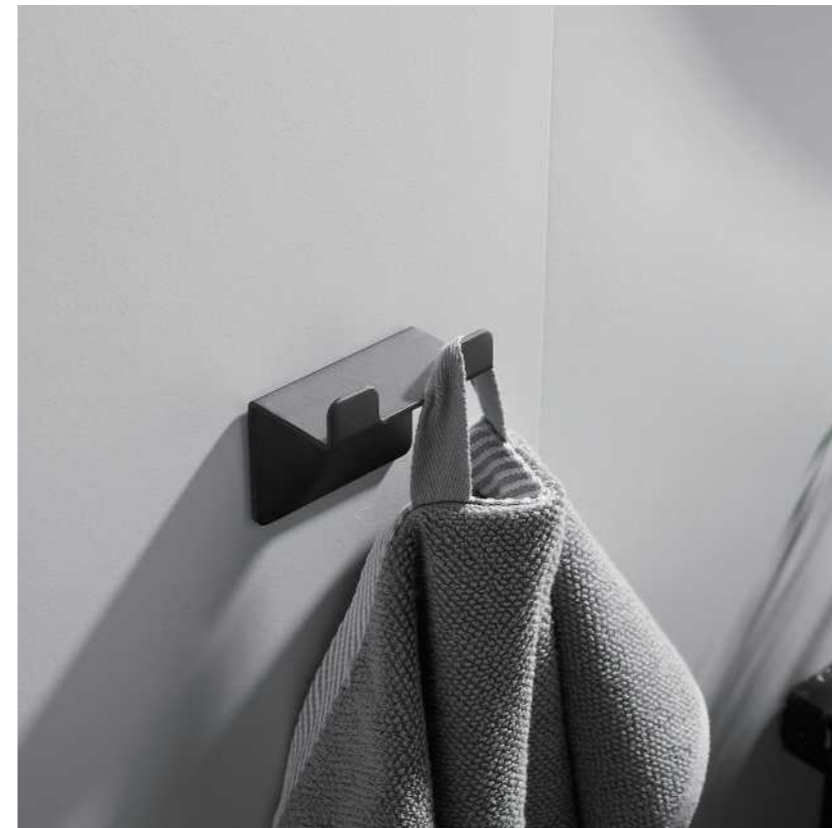

186

SERIES

METAL GUN GRAY

Gunmetal Gray is a deep, gray, toad green with an ivy undertone. It is a perfect color that with very deep shade of gray mixed with blue, gunmetal gray brings to mind the toughness of metal.

BATHROOM ACC.