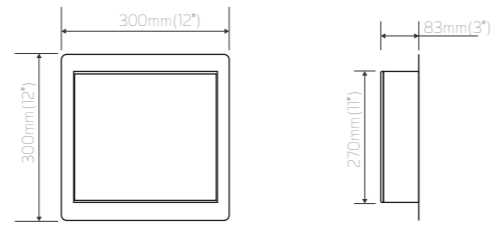

A7703-1206D
Shower Niche, 600x300mm(24"x12")
Material: SUS304
Color:[PL] Brush Polished