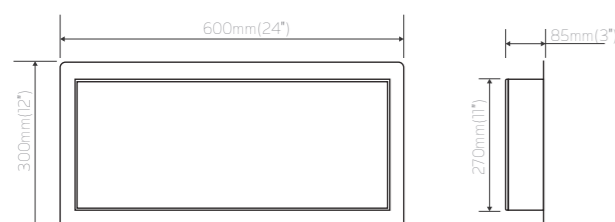

A7703-2412
Shower Niche, 600x300mm(24"x12")
Material: SUS304
Color:[MB] Matte Black