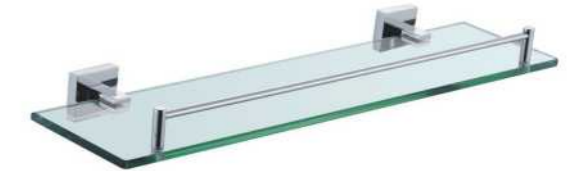

10618/24/32
Towel Bar, 18", 24", 32"
Material: Brass
Color: [CP] Chrome Plated

10624D/32D
Double Towel Bar, 24", 32"
Material: Brass
Color: [CP] Chrome Plated

10685
Soap Dish & Holder
Material: Brass
Color: [CP] Chrome Plated