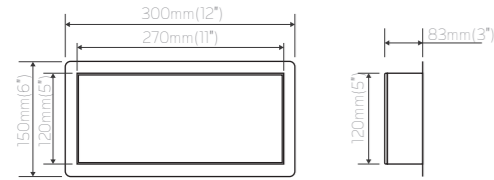

It is such a simple yet unique design that we wonder why we did not think about having something like this in our bathrooms around a decade ago.

A7701-1206
Shower Niche, 300x150mm(12"x6")
Material: SUS304
Color:[PL] Brush Polished