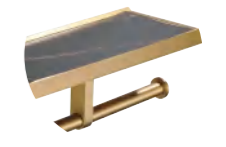

A18708-GB
Paper Holder with Shelf
Material: Brass, SUS
Color:[BB] Metal Gun Black

A18708-RG
Paper Holder with Shelf
Material: Brass, SUS
Color:[RG] Rose Gold Plated

sintered stone surface

sintered stone surface