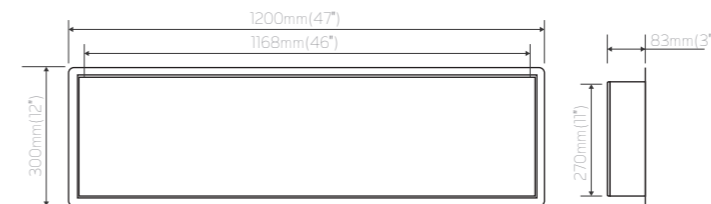

A7704-4612
Shower Niche, 1200x300mm(47"x12")
Material: SUS304
Color:[MB] Matte Black