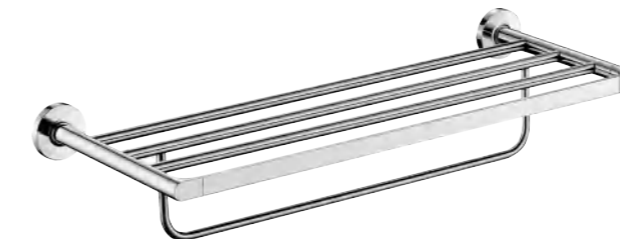

10288
Robe Hook
Material: Brass, SUS
Color: [CP] Chrome Plated

10290
Toilet Brush & Cup
Material: Brass, SUS
Color: [CP] Chrome Plated

10262
Towel Rack
Material: Brass, SUS
Color: [CP] Chrome Plated

11710
Towel Ring
Material: Brass, SUS
Color: [CP] Chrome Plated