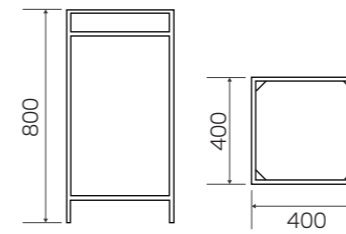

A9942
Bathroom Towel Shelf
Material: SUS, Natural Wood
Color: [MB] Matte Black