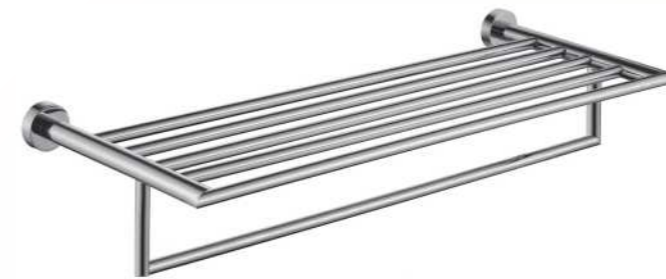

19362
Towel Rack
Material: Zinc, SUS
Color: [CP] Chrome Plated

19386C
Paper Holder
Material: Zinc, SUS
Color: [CP] Chrome Plated