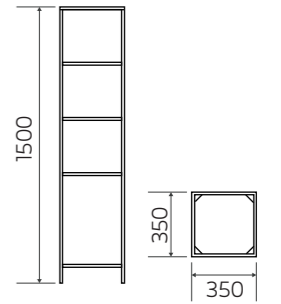

A9944
Bathroom Trolley
Material: SUS, Natural Wood
Color: [MB] Matte Black