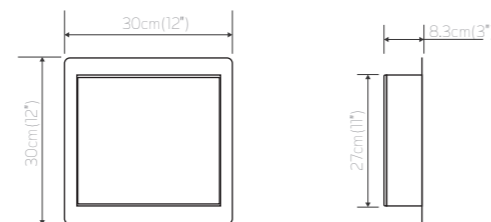

A7704-3512
Shower Niche, 900x300mm(35"x12")
Material: SUS304
Color:[MP] Mirror Polished