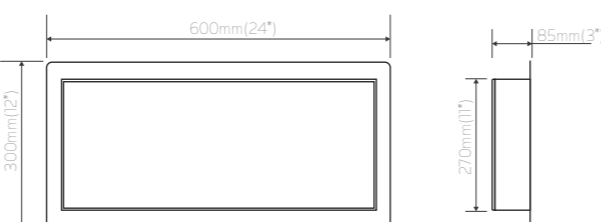

A7705-4712
Shower Niche, 1200x300mm(47"x12")
Material: SUS304
Color:[MP] Mirror Polished