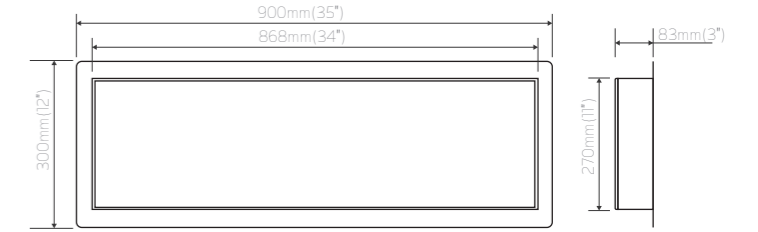

A7704-3512
Shower Niche, 900x300mm(35"x12")
Material: SUS304
Color:[MP] Mirror Polished