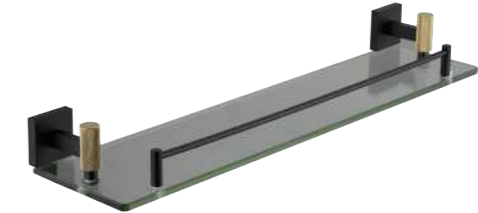

12387-MBGD

Glass Shelf
Material: Brass
Color: [MBGD] Matte Black Gold Plated