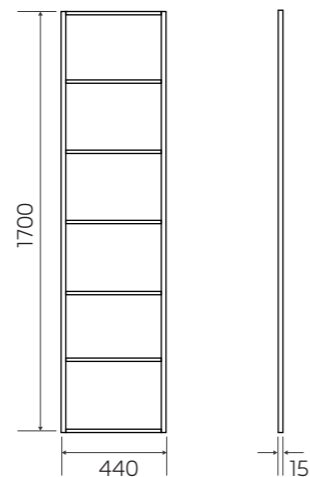

Clean, symmetrical lines on this sleek black steel frame are easy on the eyes while the four rungs provide instant storage.

A9937
Towel Rack
Material: SUS
Color: [MB] Matte Black

A9938
Freestanding Towel Rack
Material: SUS
Color: [MB] Matte Black