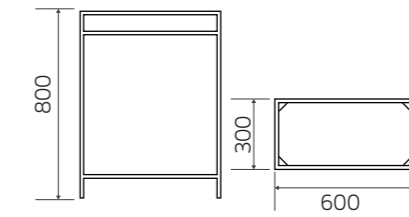

A9943
Bathroom Towel Shelf
Material: SUS, Natural Wood
Color: [PL] Brush Polished