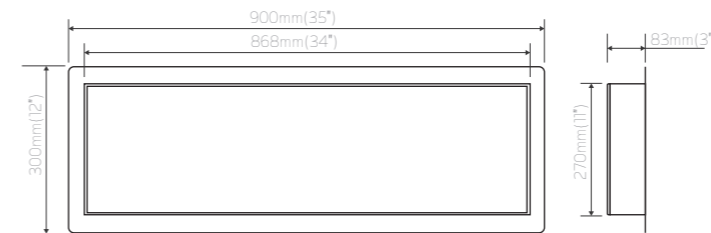

A7704D-3512D
Shower Niche, 900x300mm(35"x12")
Material: SUS304
Color:[MB] Matte Black