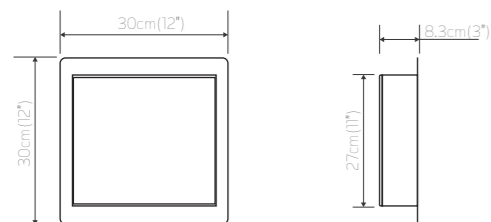

A7702-1212
Shower Niche, 300x300mm(12"x12")
Material: SUS304
Color:[MB] Matte Black