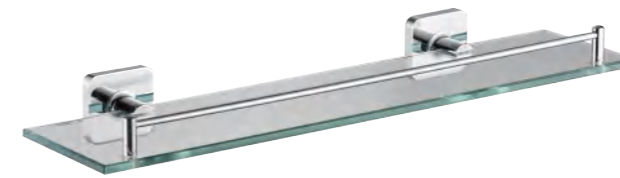

10187
Glass Shelf
Material: Brass, SUS
Color: [CP] Chrome Plated