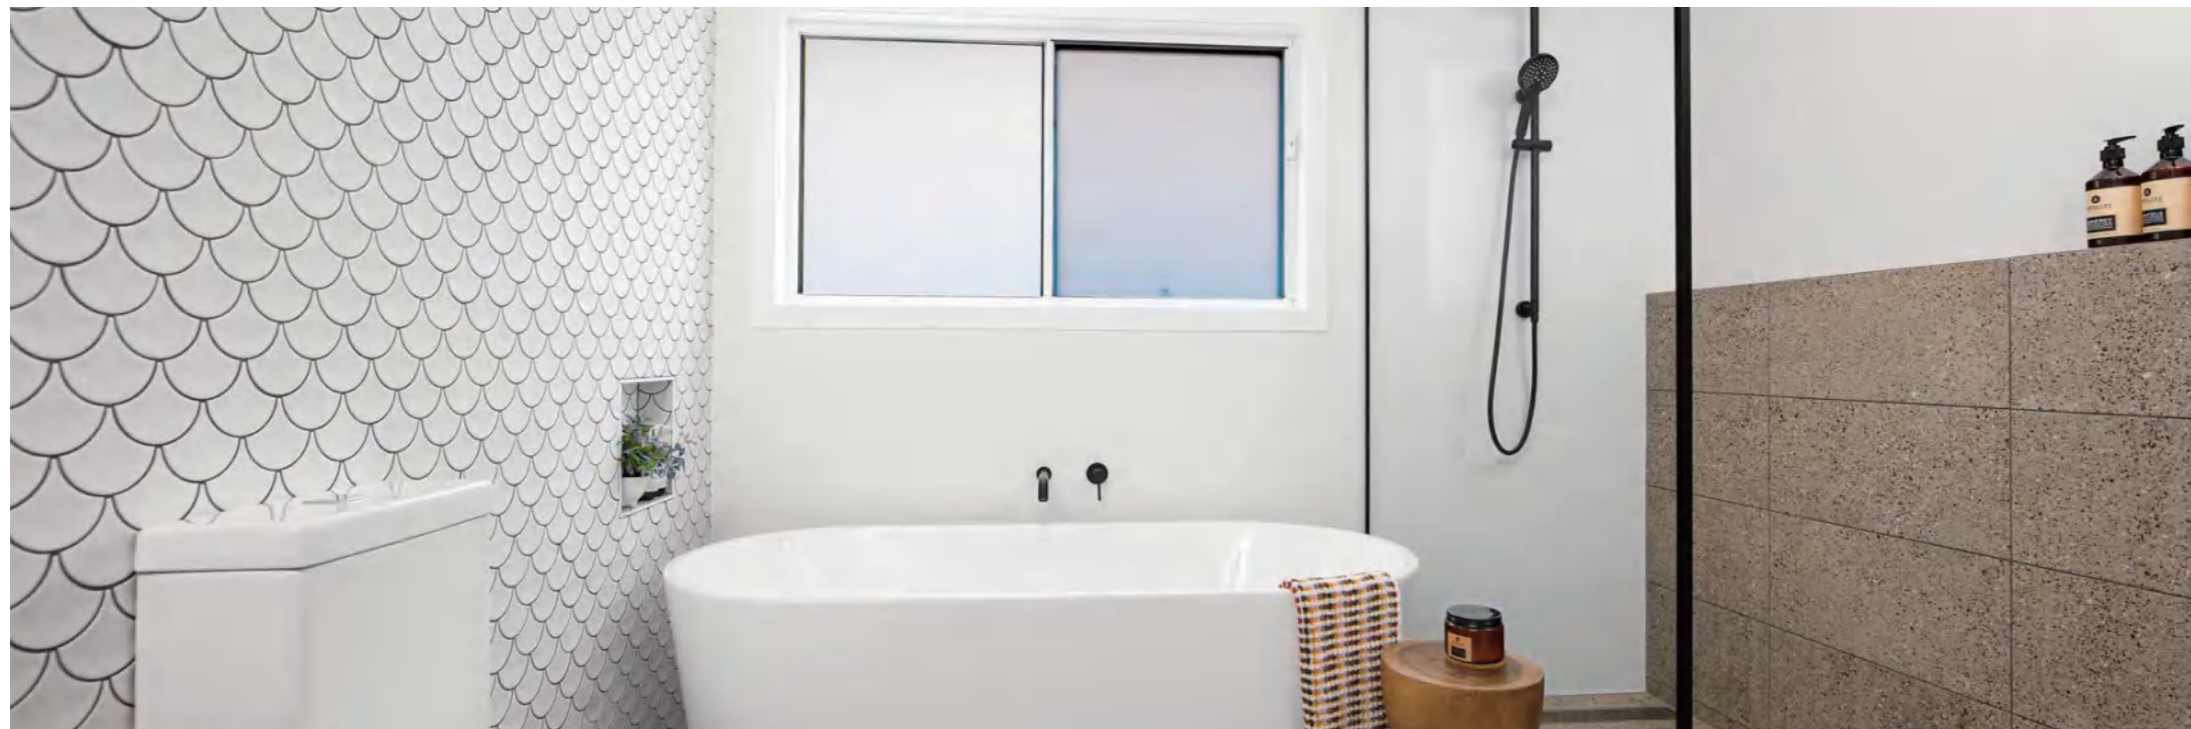

Typically neutral in tone, traditional bathrooms are comfortable, relaxing, and inviting.

MORDERN

Modern Style Bathrooms

Modern style bathrooms are bold, strong, and simple with clean and straight lines and an absence of clutter.

Straight lines are a defining feature of modern styling bathrooms and are exhibited in countertops, sinks, and even artwork.

Top quality materials such as stone, porcelain, teak, and marble are common elements of modern design, in addition to small pops of color from art or fresh greenery.