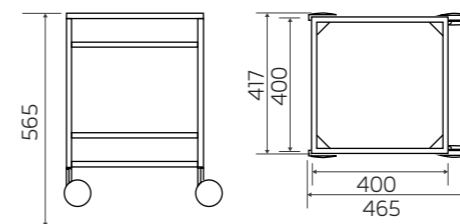

A9945
Bathroom Trolley
Material: SUS, Natural Wood
Color: [MB] Matte Black