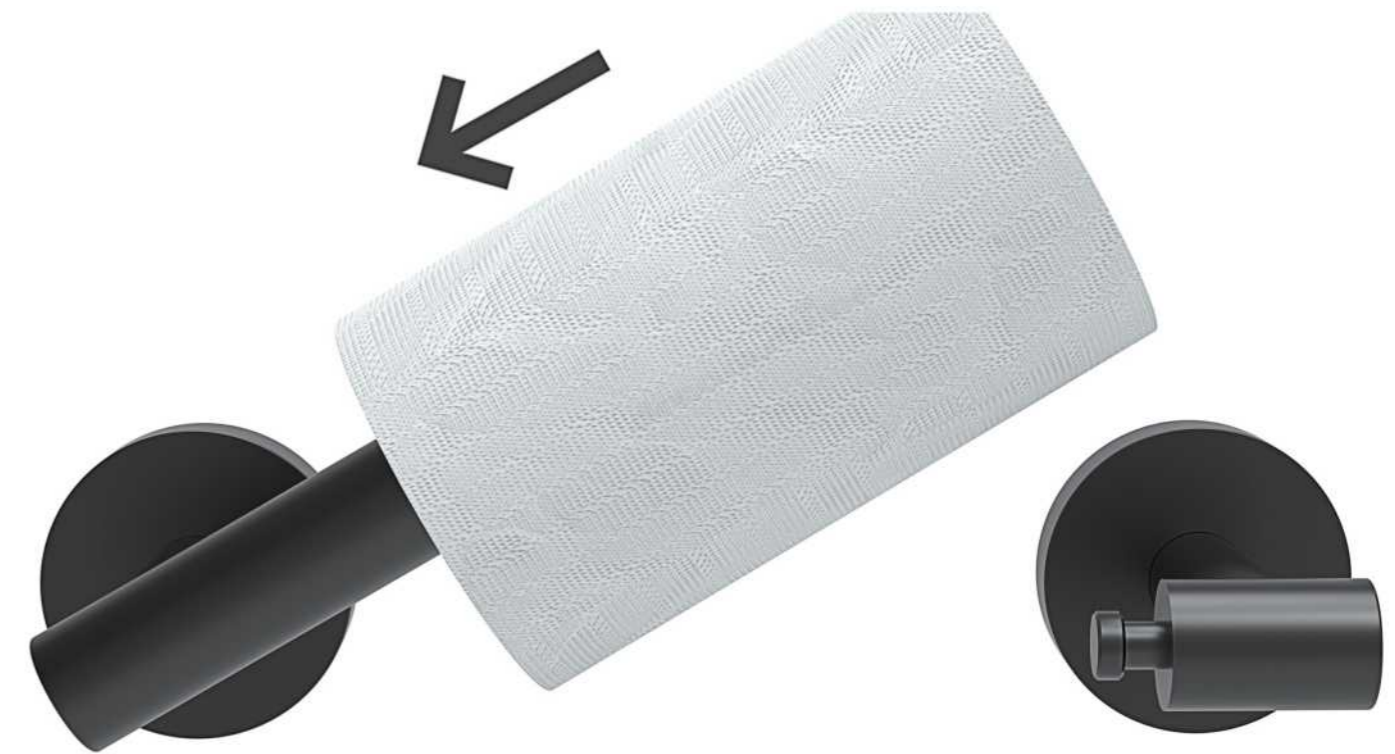

Pivoting Toilet Paper Roll Holder

very easy change rolls, just clic clac The rotating paper towel bar design of the double column movable paper towel holder makes it easier and simpler to change your paper rolls, just lift the bar to remove the old one and put in the new one.