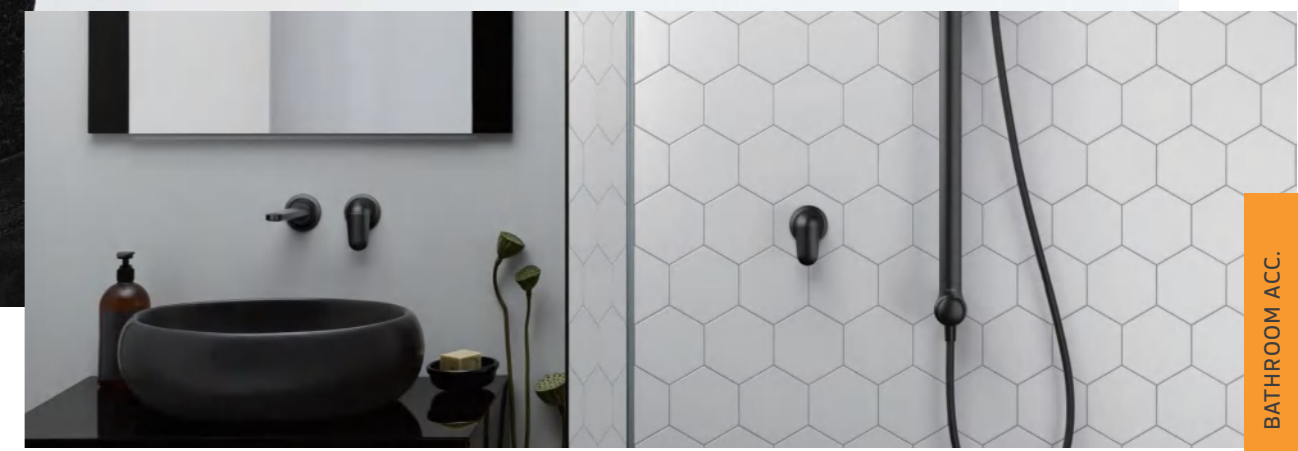

18988
Robe Hook
Material: SUS304
Color: [PL] Brush Polished

18987
Glass Shelf
Material: SUS304
Color: [PL] Brush Polished

Bathroom Accessories

BLACK IN FASHION

Just Round Tube Make It So Practical

We all love black. It never goes out fashion. This is the number one destination to read about the latest fashion trends and inspiration that are all black.