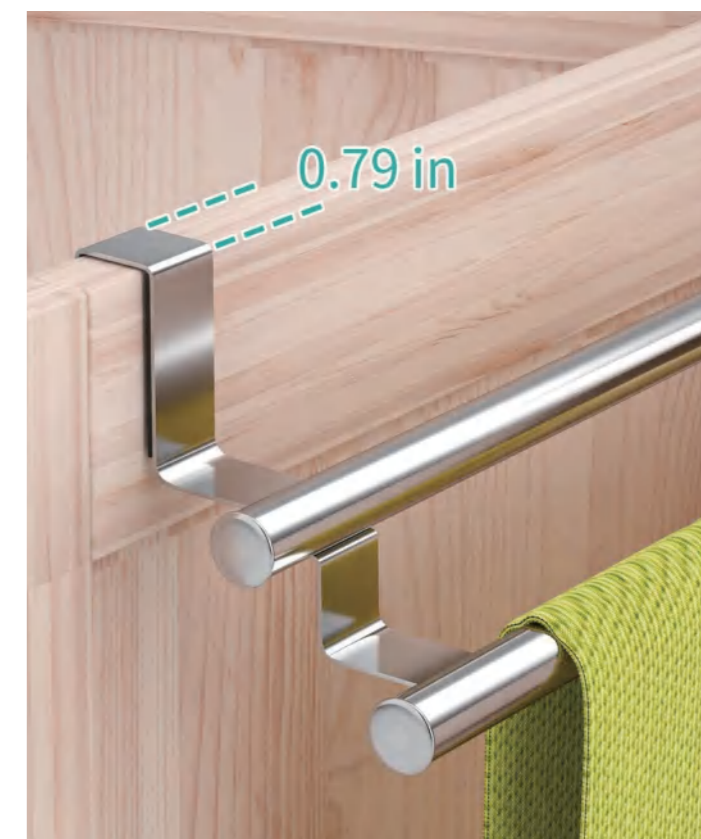

Kitchen Accessories

A kitchen is a room or part of a room used for cooking and food preparation in a dwelling or in a commercial establishment.

While working in a kitchen, you must keep the right accessories in place. Starting from kitchen towels to soap dispensers, these accessories are a must-have in any kitchen.