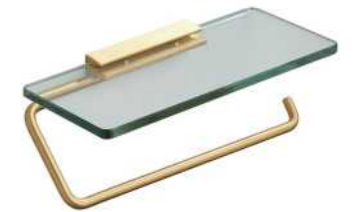

21286S3
Paper Holder With Shelf
Material: Aluminium, Acrylic, SUS
Color: [GD] Gold Plated