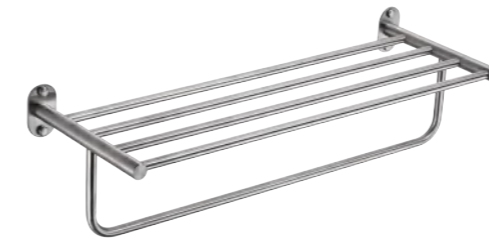

13962
Towel Rack
Material: SUS304
Color:[PL] Polished

Lead Free

Lead Free