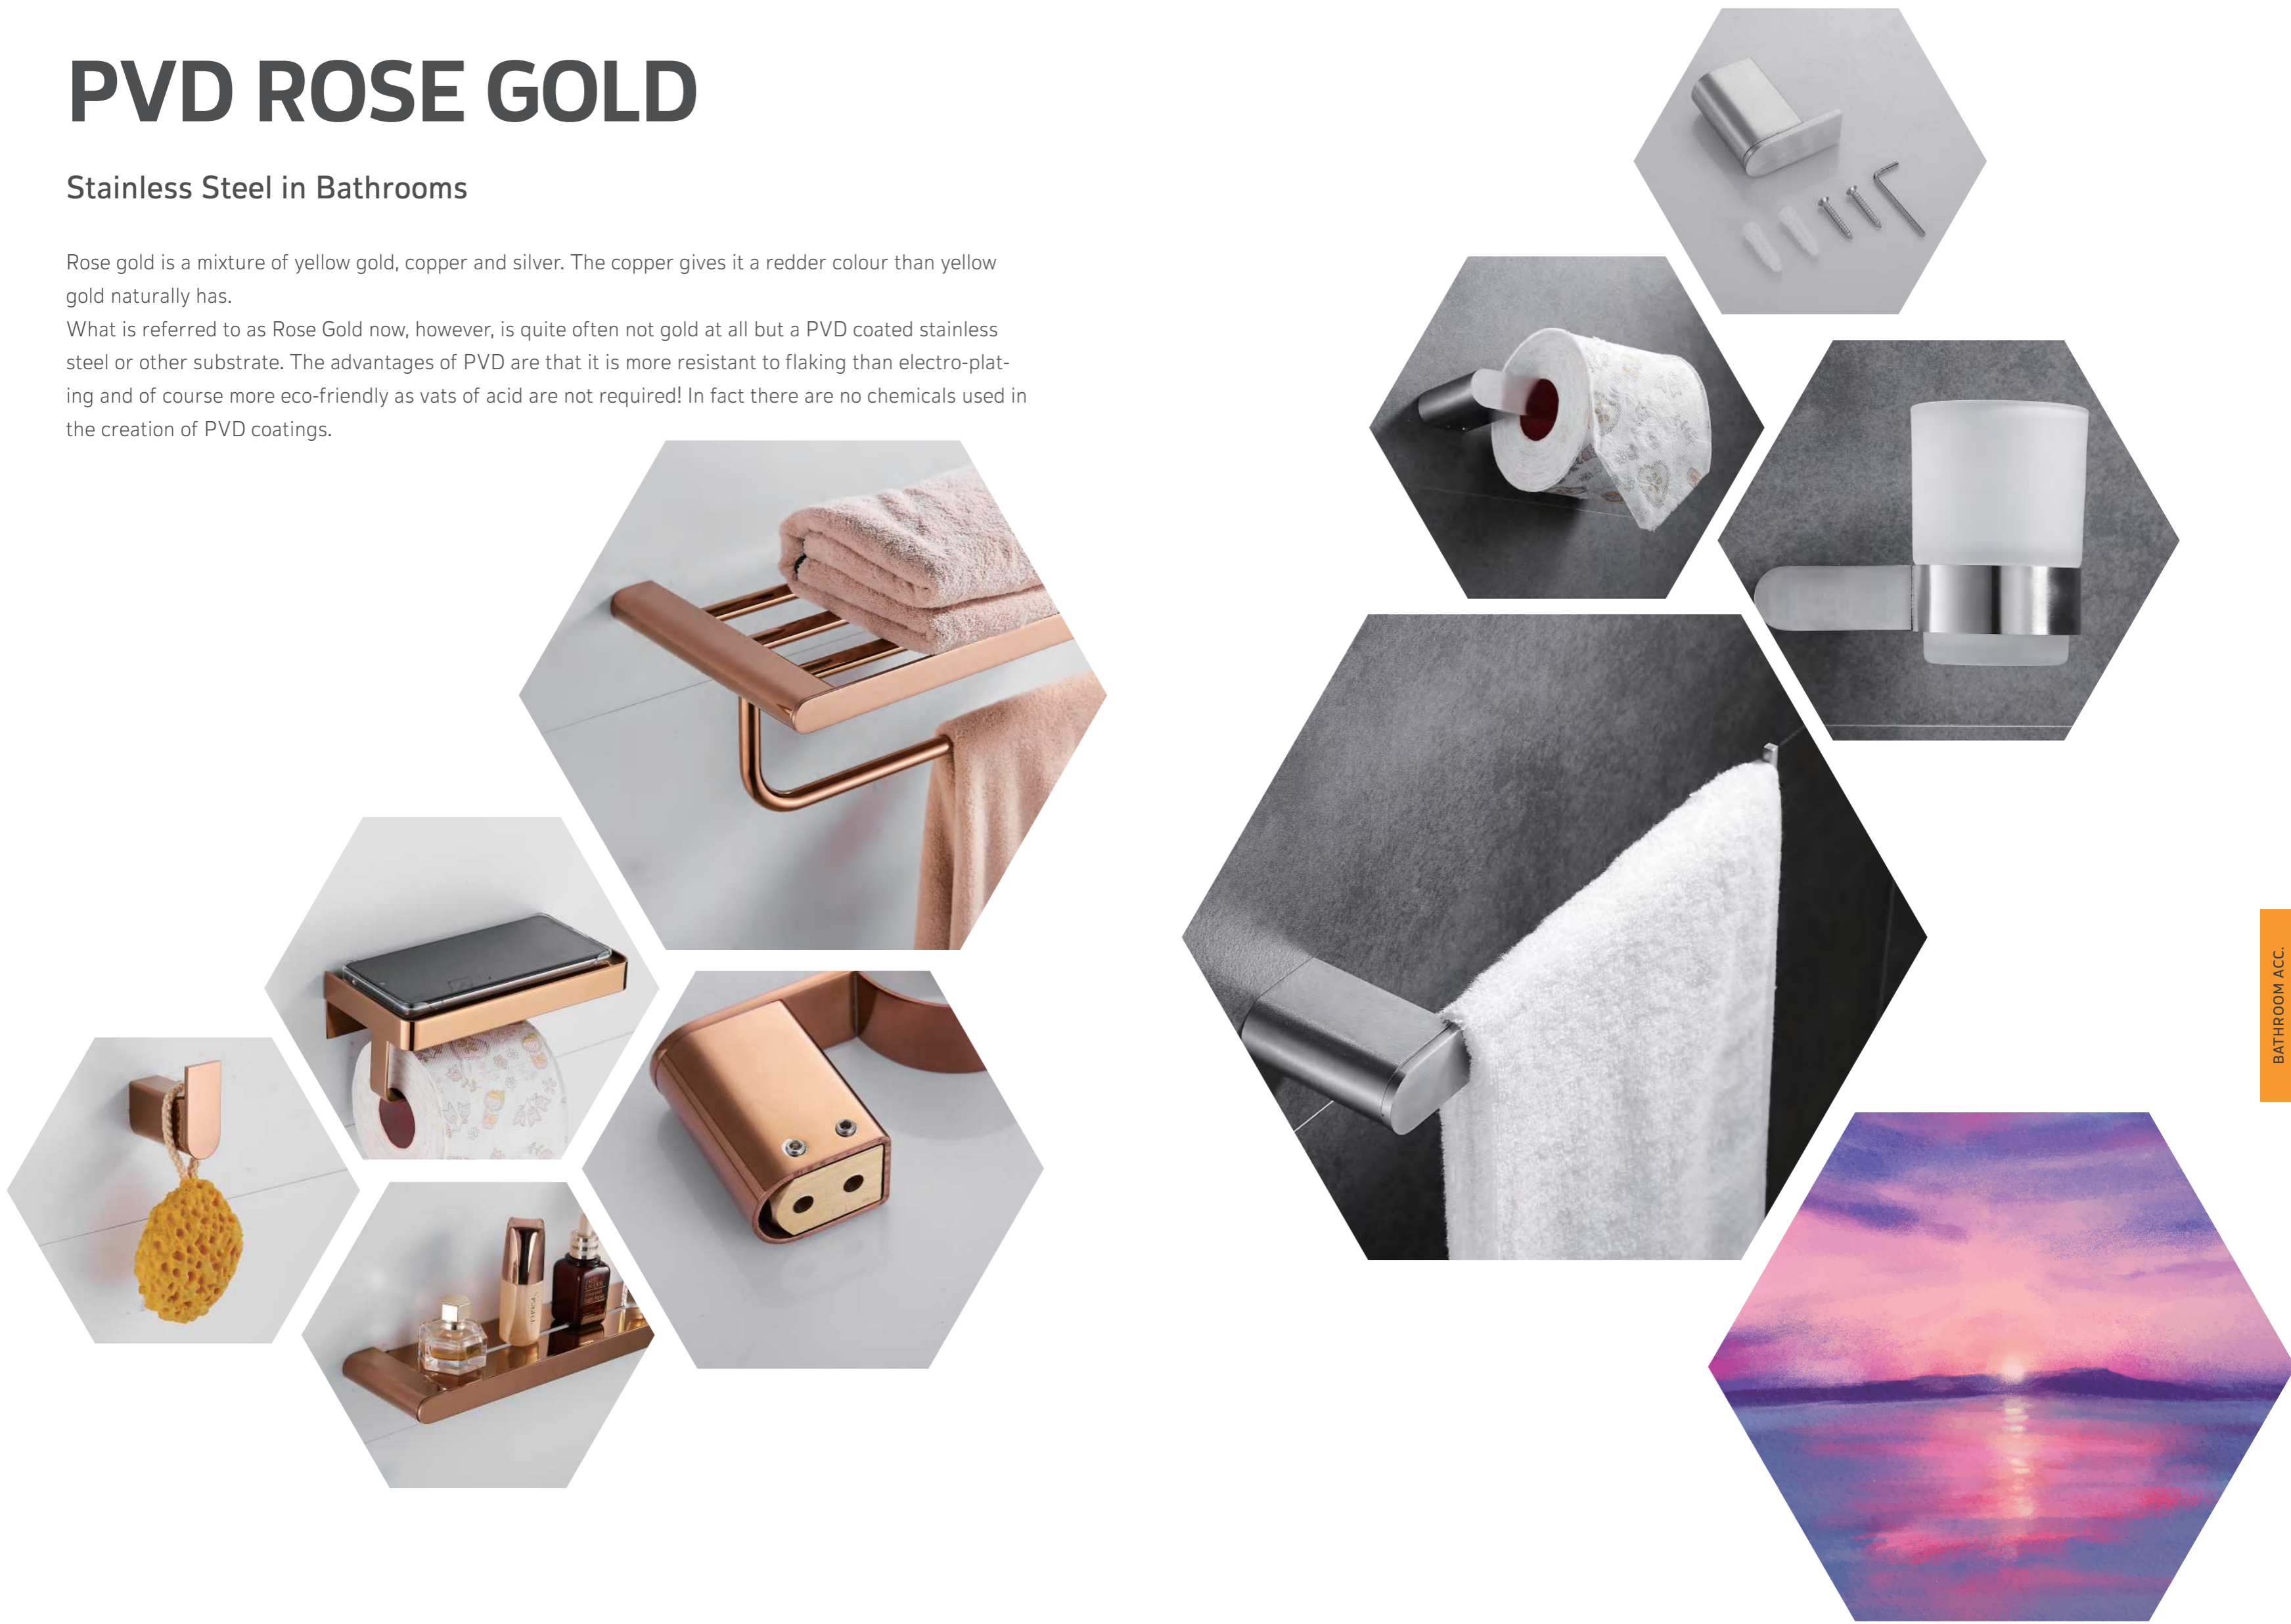

What is referred to as Rose Gold now, however, is quite often not gold at all but a PVD coated stainless steel or other substrate. The advantages of PVD are that it is more resistant to flaking than electro-plating and of course more eco-friendly as vats of acid are not required! In fact there are no chemicals used in the creation of PVD coatings.