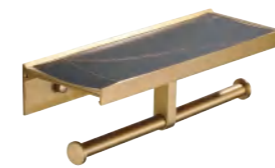

sintered stone surface

sintered stone surface

A18718-GD
Paper Holder with Shelf
Material: Brass, SUS
Color:[GD] Gold Plated

A18718-GD
Paper Holder with Shelf
Material: Brass, SUS
Color:[GD] Gold Plated

A18718-MB
Paper Holder with Shelf
Material: Brass, SUS
Color:[MB] Matte Black