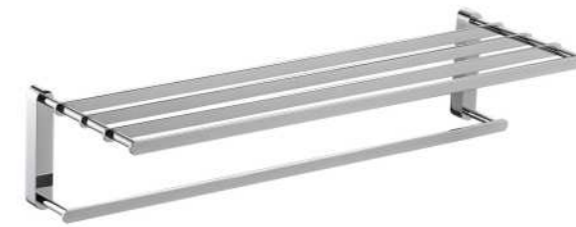

21124
Towel Bar
Material: Brass
Color: [CP] Chrome Plated

21162
Towel Rack
Material: Brass
Color: [CP] Chrome Plated