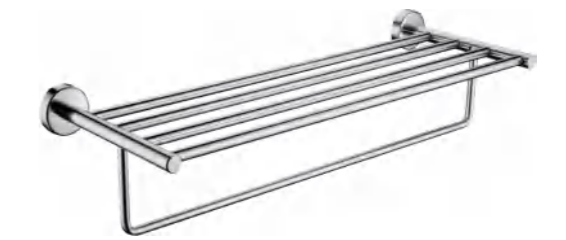

15562
Towel Rack
Material: Zinc Alloy
Color: [PL] Brush Polished