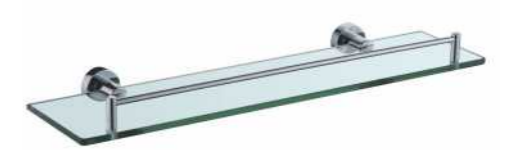

10787
Glass Shelf
Material: Brass
Color: [CP] Chrome Plated