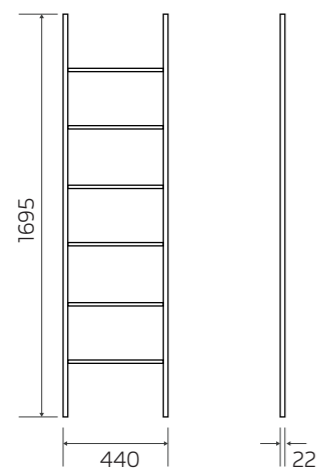

A9937
Towel Rack
Material: SUS
Color: [MB] Matte Black