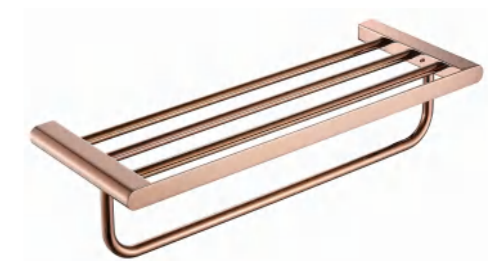

12618/24/32-RG
Towel Bar, 18", 24", 32"
Material: SUS304
Color:[PL] Polished

12662-RG
Towel Rack
Material: SUS304
Color:[PL] Polished

12686-RG
Paper Holder
Material: SUS304
Color:[PL] Polished

12686B-RG
Paper Holder With Shelf
Material: SUS304
Color:[PL] Polished